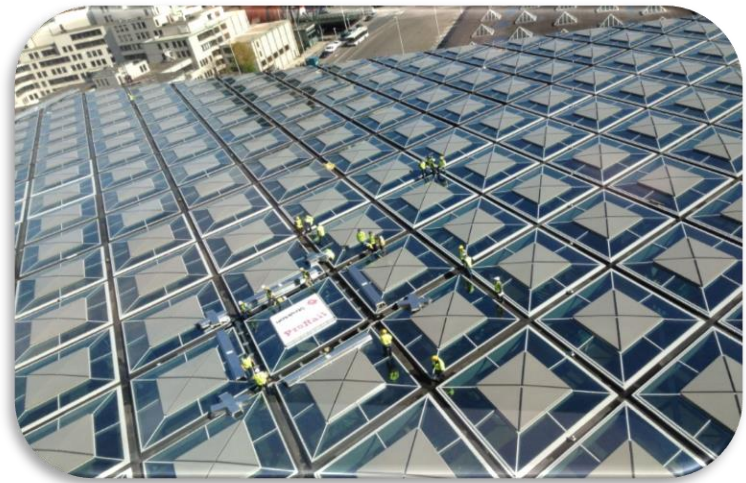

# Gutter liners

## VB-EPDM membrane strips for lining gutters.

**VB-EPDM** sheeting is excellent for the lasting sealing of gutters. Leaking zinc gutters that are otherwise very difficult to be soldered due to corrosion can also be repaired simply and permanently with VB-EPDM sheeting. VB-EPDM gutter sealing systems consist of ribbon-shaped EPDM strips that are fitted into the guttering, together with made-to-measure sealing sleeves, adhesives, sealing compounds and water outlets. VB-EPDM seals are also available as made-to-measure 3D shapes. During fabrication the VB-EPDM sheeting is vulcanised to match the existing angles.

**VB-EPDM** gutter liners can be supplied without seams in extremely long lengths. This reduces the number of necessary seam joints at the construction site and therefore saves valuable application time. Another benefit is the low weight, which means the supporting structure is not put under much stress. VB-EPDM can be applied over traditional gutter liners such as mineralised bitumen. VB-EPDM sheeting is UV-resistant and does not leach out. This also makes it ideal for use in grey water systems on which stringent demands are made on the quality of the rainwater that is collected.

**VB-EPDM membranes** consist of rubber sheeting of the highest European quality. They are created by the bespoke vulcanisation of strips of EPDM sheet and come in a selection of thicknesses. This results in seamless and homogenous VB-EPDM membranes that precisely meet the standards set. Each membrane comes with a corresponding certificate and installation instructions. VB-EPDM rubber has a very favourable environmental impact factor and it is ecologically sound. The environmental effects during its whole life cycle are extremely low.