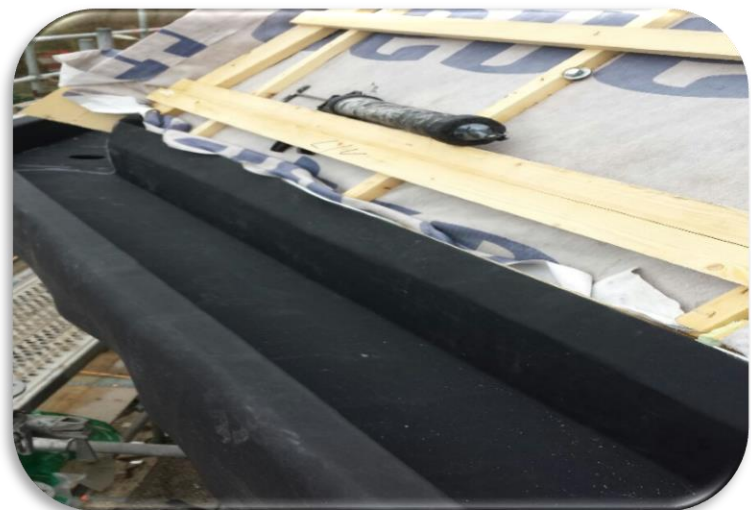

# Gutter liners

## VB-EPDM membrane strips for lining gutters.

**VB-EPDM** sheeting is excellent for the lasting sealing of gutters. Leaking zinc gutters that are otherwise very difficult to be soldered due to corrosion can also be repaired simply and permanently with VB-EPDM sheeting. VB-EPDM gutter sealing systems consist of ribbon-shaped EPDM strips that are fitted into the guttering, together with made-to-measure sealing sleeves, adhesives, sealing compounds and water outlets. VB-EPDM seals are also available as made-to-measure 3D shapes. During fabrication the VB-EPDM sheeting is vulcanised to match the existing angles.

**VB-EPDM** gutter liners can be supplied without seams in extremely long lengths. This reduces the number of necessary seam joints at the construction site and therefore saves valuable application time. Another benefit is the low weight, which means the supporting structure is not put under much stress. VB-EPDM can be applied over traditional gutter liners such as mineralised bitumen. VB-EPDM sheeting is UV-resistant and does not leach out. This also makes it ideal for use in grey water systems on which stringent demands are made on the quality of the rainwater that is collected.

**VB-EPDM membranes** consist of rubber sheeting of the highest European quality. They are created by the bespoke vulcanisation of strips of EPDM sheet and come in a selection of thicknesses. This results in seamless and homogenous VB-EPDM membranes that precisely meet the standards set. Each membrane comes with a corresponding certificate and installation instructions. VB-EPDM rubber has a very favourable environmental impact factor and it is ecologically sound. The environmental effects during its whole life cycle are extremely low.